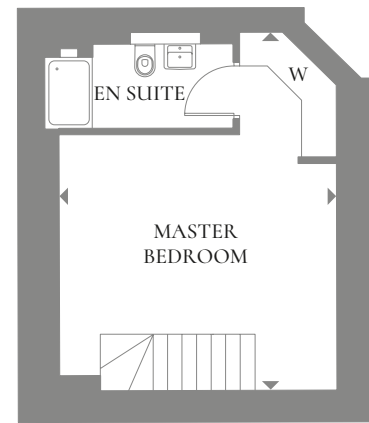

APARTMENT No.13

Occupying Haseley Manor's main tower and spread across four floors, apartment No.13 is entirely unique. Head up the spiral staircase to the roof terrace – the highest point of Haseley Manor – where the views will leave you breathless.

SECOND FLOOR/
TOWER GROUND FLOOR

TOWER LEVEL 1

TOWER LEVEL 2

TOWER LEVEL 3

TOWER LEVEL 4

Kitchen, Dining	5788mm x 5002mm	19'0" x 16'5"
Drawing Room	6139mm x 5003mm	20'2" x 16'5"
Study	4789mm x 4126mm	15'9" x 13'7"
Master Bedroom	6147mm x 4762mm	20'2" x 15'8"