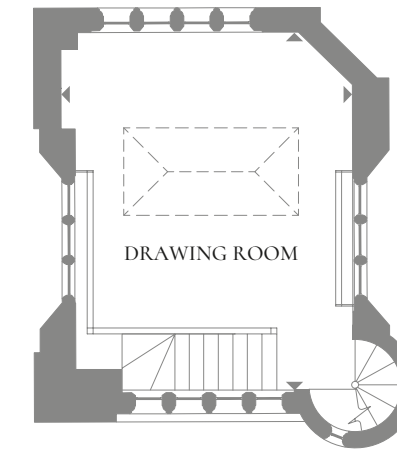

APARTMENT No.13

Occupying Haseley Manor's main tower and spread across four floors, apartment No.13 is entirely unique. Head up the spiral staircase to the roof terrace – the highest point of Haseley Manor – where the views will leave you breathless.

SECOND FLOOR/
TOWER GROUND FLOOR

TOWER LEVEL 1

TOWER LEVEL 2

TOWER LEVEL 3

TOWER LEVEL 4

Kitchen, Dining	5788mm x 5002mm	19'0" x 16'5"
Drawing Room	6139mm x 5003mm	20'2" x 16'5"
Study	4789mm x 4126mm	15'9" x 13'7"
Master Bedroom	6147mm x 4762mm	20'2" x 15'8"