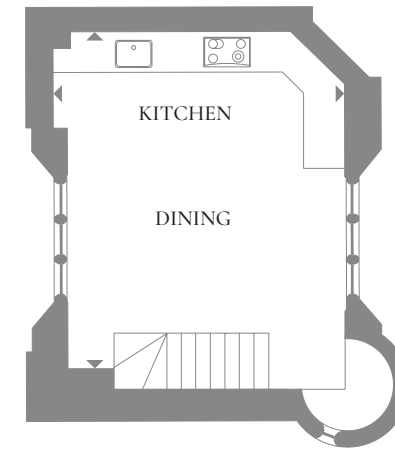

APARTMENT No.13

Occupying Haseley Manor's main tower and spread across four floors, apartment No.13 is entirely unique. Head up the spiral staircase to the roof terrace – the highest point of Haseley Manor – where the views will leave you breathless.

SECOND FLOOR/
TOWER GROUND FLOOR

TOWER LEVEL 1

TOWER LEVEL 2

TOWER LEVEL 3

TOWER LEVEL 4

Kitchen, Dining	5788mm x 5002mm	19'0" x 16'5"
Drawing Room	6139mm x 5003mm	20'2" x 16'5"
Study	4789mm x 4126mm	15'9" x 13'7"
Master Bedroom	6147mm x 4762mm	20'2" x 15'8"