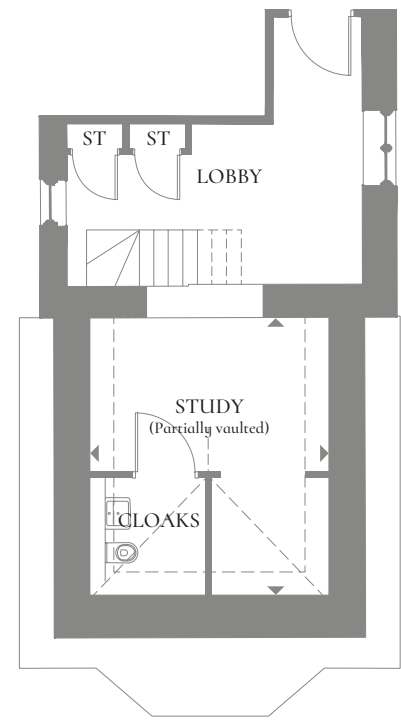

APARTMENT No.13

Occupying Haseley Manor's main tower and spread across four floors, apartment No.13 is entirely unique. Head up the spiral staircase to the roof terrace – the highest point of Haseley Manor – where the views will leave you breathless.

SECOND FLOOR/
TOWER GROUND FLOOR

TOWER LEVEL 1

TOWER LEVEL 2

TOWER LEVEL 3

TOWER LEVEL 4

Kitchen, Dining	5788mm x 5002mm	19'0" x 16'5"
Drawing Room	6139mm x 5003mm	20'2" x 16'5"
Study	4789mm x 4126mm	15'9" x 13'7"
Master Bedroom	6147mm x 4762mm	20'2" x 15'8"