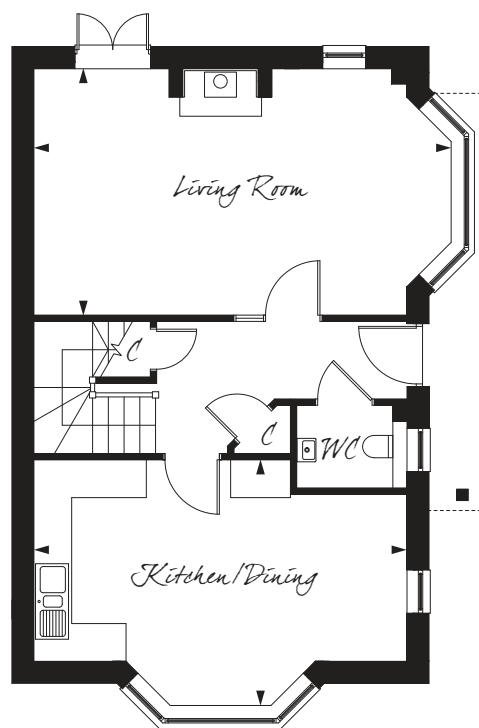

# NO.1 MELROSE TERRACE

## 3 BEDROOM HOME

GROUND FLOOR

FIRST FLOOR

### GROUND FLOOR

KITCHEN/ DINING ROOM	5878MM X 3852MM	19'3" X 12'8"
LIVING ROOM	6579MM X 3864MM	19'3" X 12'8"

### FIRST FLOOR

MASTER BEDROOM	3437MM X 3863MM	11'3" X 12'8"
BEDROOM 2	2660MM X 4165MM	8'9" X 13'8"
BEDROOM 3	3068MM X 3151MM	10'1" X 10'4"