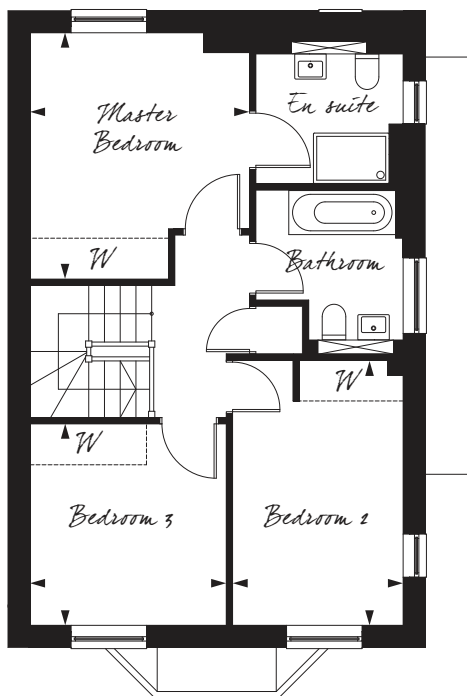

# NO.1 MELROSE TERRACE

## 3 BEDROOM HOME

GROUND FLOOR

FIRST FLOOR

### GROUND FLOOR

KITCHEN/ DINING ROOM	5878MM X 3852MM	19'3" X 12'8"
LIVING ROOM	6579MM X 3864MM	19'3" X 12'8"

### FIRST FLOOR

MASTER BEDROOM	3437MM X 3863MM	11'3" X 12'8"
BEDROOM 2	2660MM X 4165MM	8'9" X 13'8"
BEDROOM 3	3068MM X 3151MM	10'1" X 10'4"